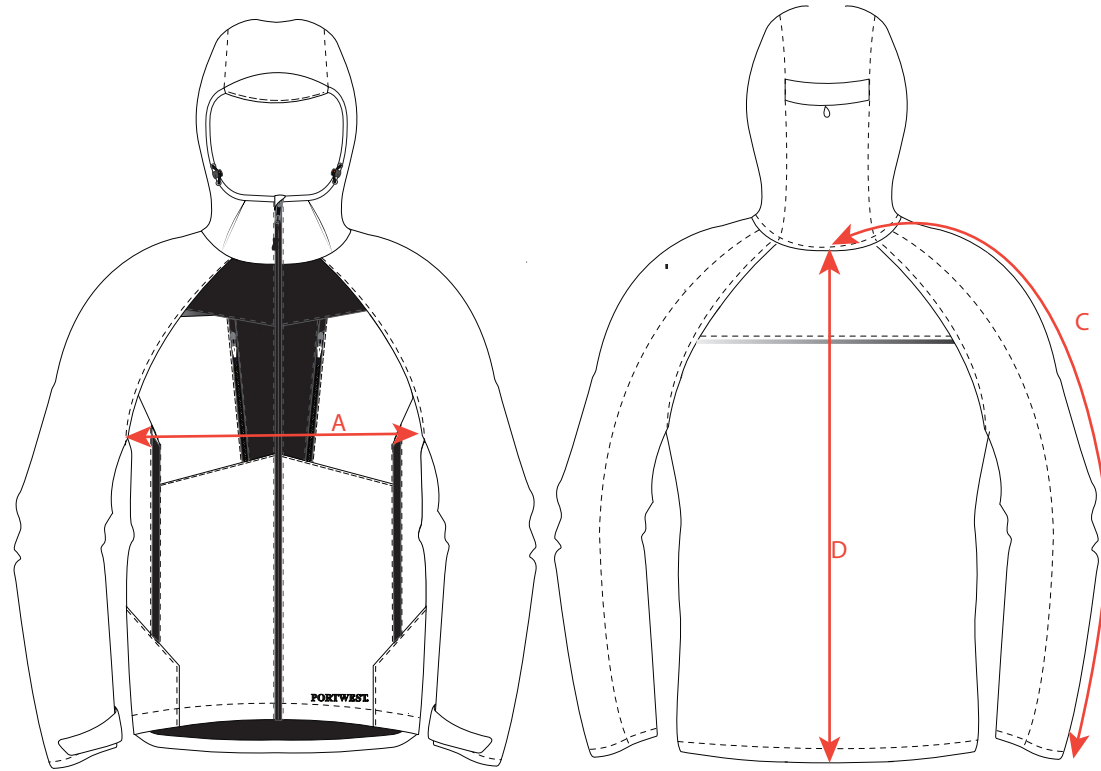

STYLE NO: DX463	DESCRIPTION: DX4 SHELL JACKET
-----------------	-------------------------------

Measurements in centimetres (cms)							
		S	M	L	XL	2XL	3XL
JACKET CHEST in cms	A	110	118	126	138	146	154
CENTRE BACK NECK TO CUFF in cms (OVERARM SLEEVE LENGTH)	C	93.5	95	96.5	98	99.5	101
NAPE TO HEM in cms (CENTRE BACK LENGTH)	D	76.5	78	79.5	81	82.5	84