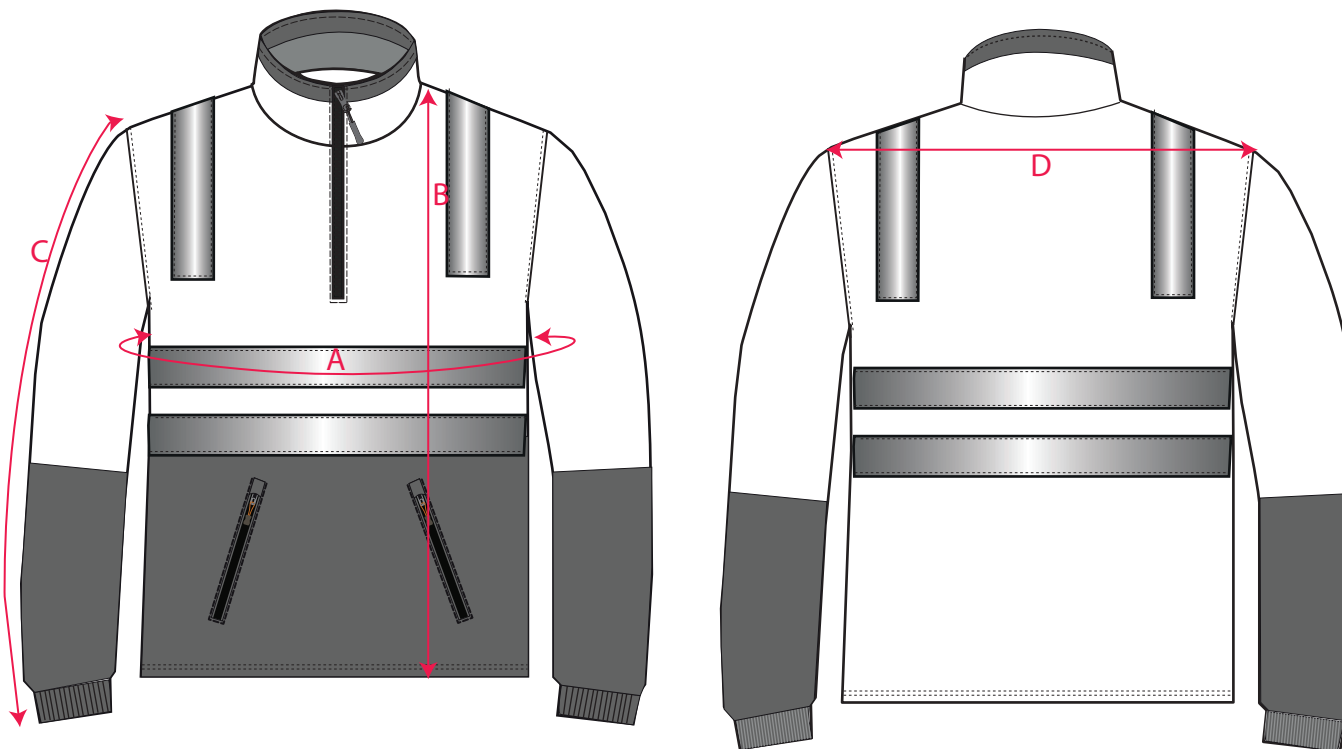

STYLE NO: MF615

DESCRIPTION: Cotton Fleece Jumper with Tape

FABRIC: 100% Cotton, 300g

COLOUR: Yellow/Navy, Orange/Navy

All measurements are in cm

		S	M	L	XL	2XL	3XL	4XL	5XL	TOL + ONLY
A	Full Chest	106	113.5	121	128.5	136	143.5	151	158.5	0.5
B	Front Length	76	77.5	79	80.5	82	83.5	85	86.5	0.5
C	Sleeve Length	61	61.5	62	62.5	63	63.5	64	64.5	0.5
D	Shoulder width	49	52	55	58	61	64	67	70	0.5